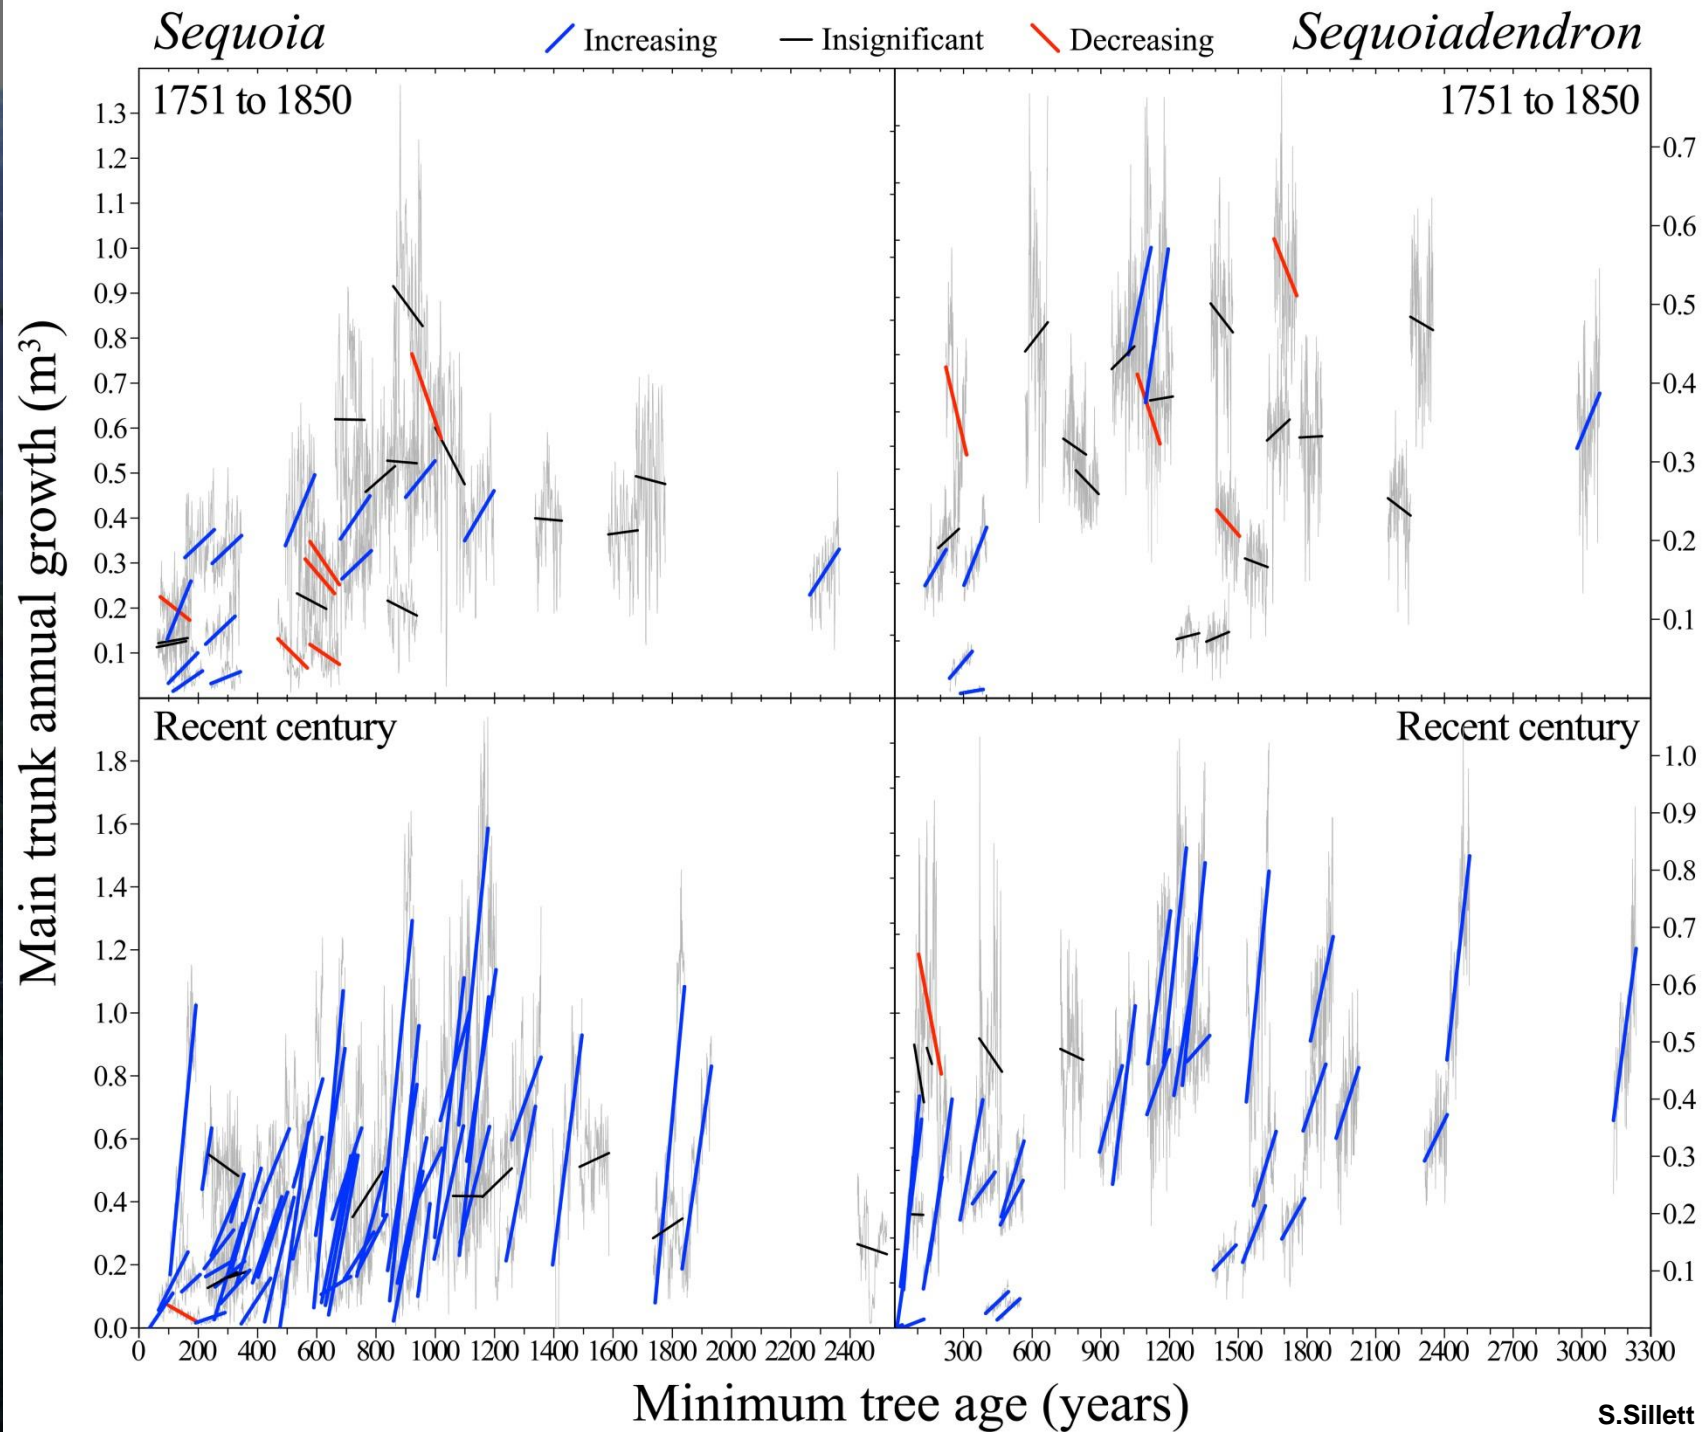

The Future of the Redwood Forest

- Historical distribution of ~2.2 million acres; 95% logged
- ~120,000 acres of ancient forest, 75% protected
- Acute and chronic issues

Photo by Phyllis Groner

Photo by Michael Nichols

-120°

-120°

-120°

A photograph of a dense forest with tall, slender trees. Sunlight filters through the canopy, creating dappled light on the forest floor. The trees are mostly dark brown with green foliage. A semi-transparent grey box is overlaid in the center, containing the title text.

Status of California Wildlife Populations