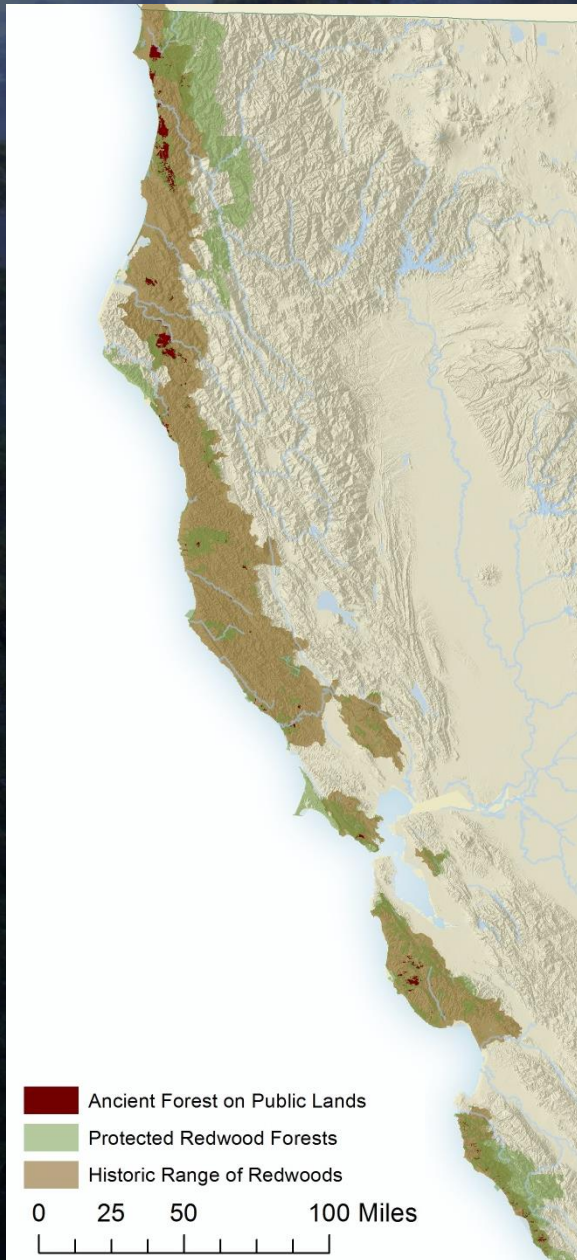

The Future of the Redwood Forest

- Historical distribution of ~2.2 million acres; 95% logged
- ~120,000 acres of ancient forest, 75% protected
- Acute and chronic issues

Photo by Phyllis Groner

Photo by Michael Nichols

-120°

-120°

-120°

A photograph of a dense forest with tall, slender trees. Sunlight filters through the canopy, creating dappled light on the forest floor. The trees are mostly dark brown with green foliage. A semi-transparent grey box is overlaid in the center, containing the title text.