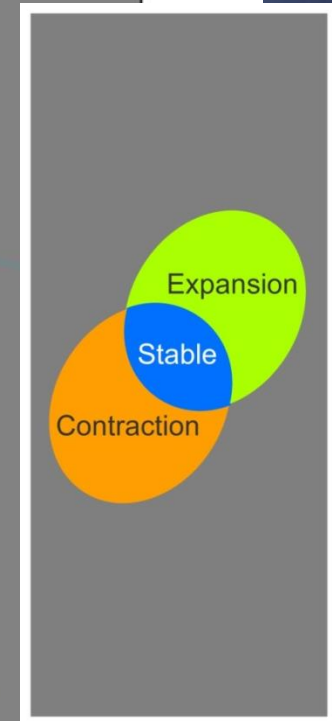

The Future of the Redwood Forest

- Historical distribution of ~2.2 million acres; 95% logged
- ~120,000 acres of ancient forest, 75% protected
- Acute and chronic issues

Photo by Phyllis Groner

Photo by Michael Nichols

-120°

-120°

-120°

A photograph of a dense forest with tall, slender trees. Sunlight filters through the canopy, creating dappled light on the forest floor. The trees are mostly dark brown with green foliage. A semi-transparent grey box is overlaid in the center, containing the title text.