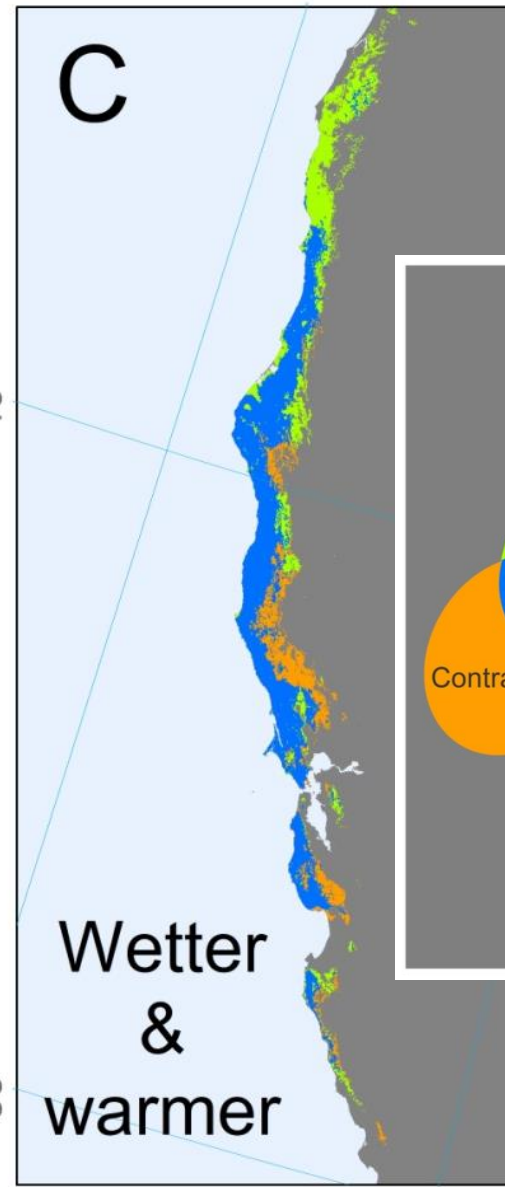

The Future of the Redwood Forest

- Historical distribution of ~2.2 million acres; 95% logged
- ~120,000 acres of ancient forest, 75% protected
- Acute and chronic issues

Photo by Phyllis Groner

Photo by Michael Nichols

-120°

-120°

-120°

A photograph of a dense forest with tall, slender trees. Sunlight filters through the canopy, creating dappled light on the forest floor. The trees are mostly dark brown with green foliage. A semi-transparent grey box is overlaid in the center, containing the title text.