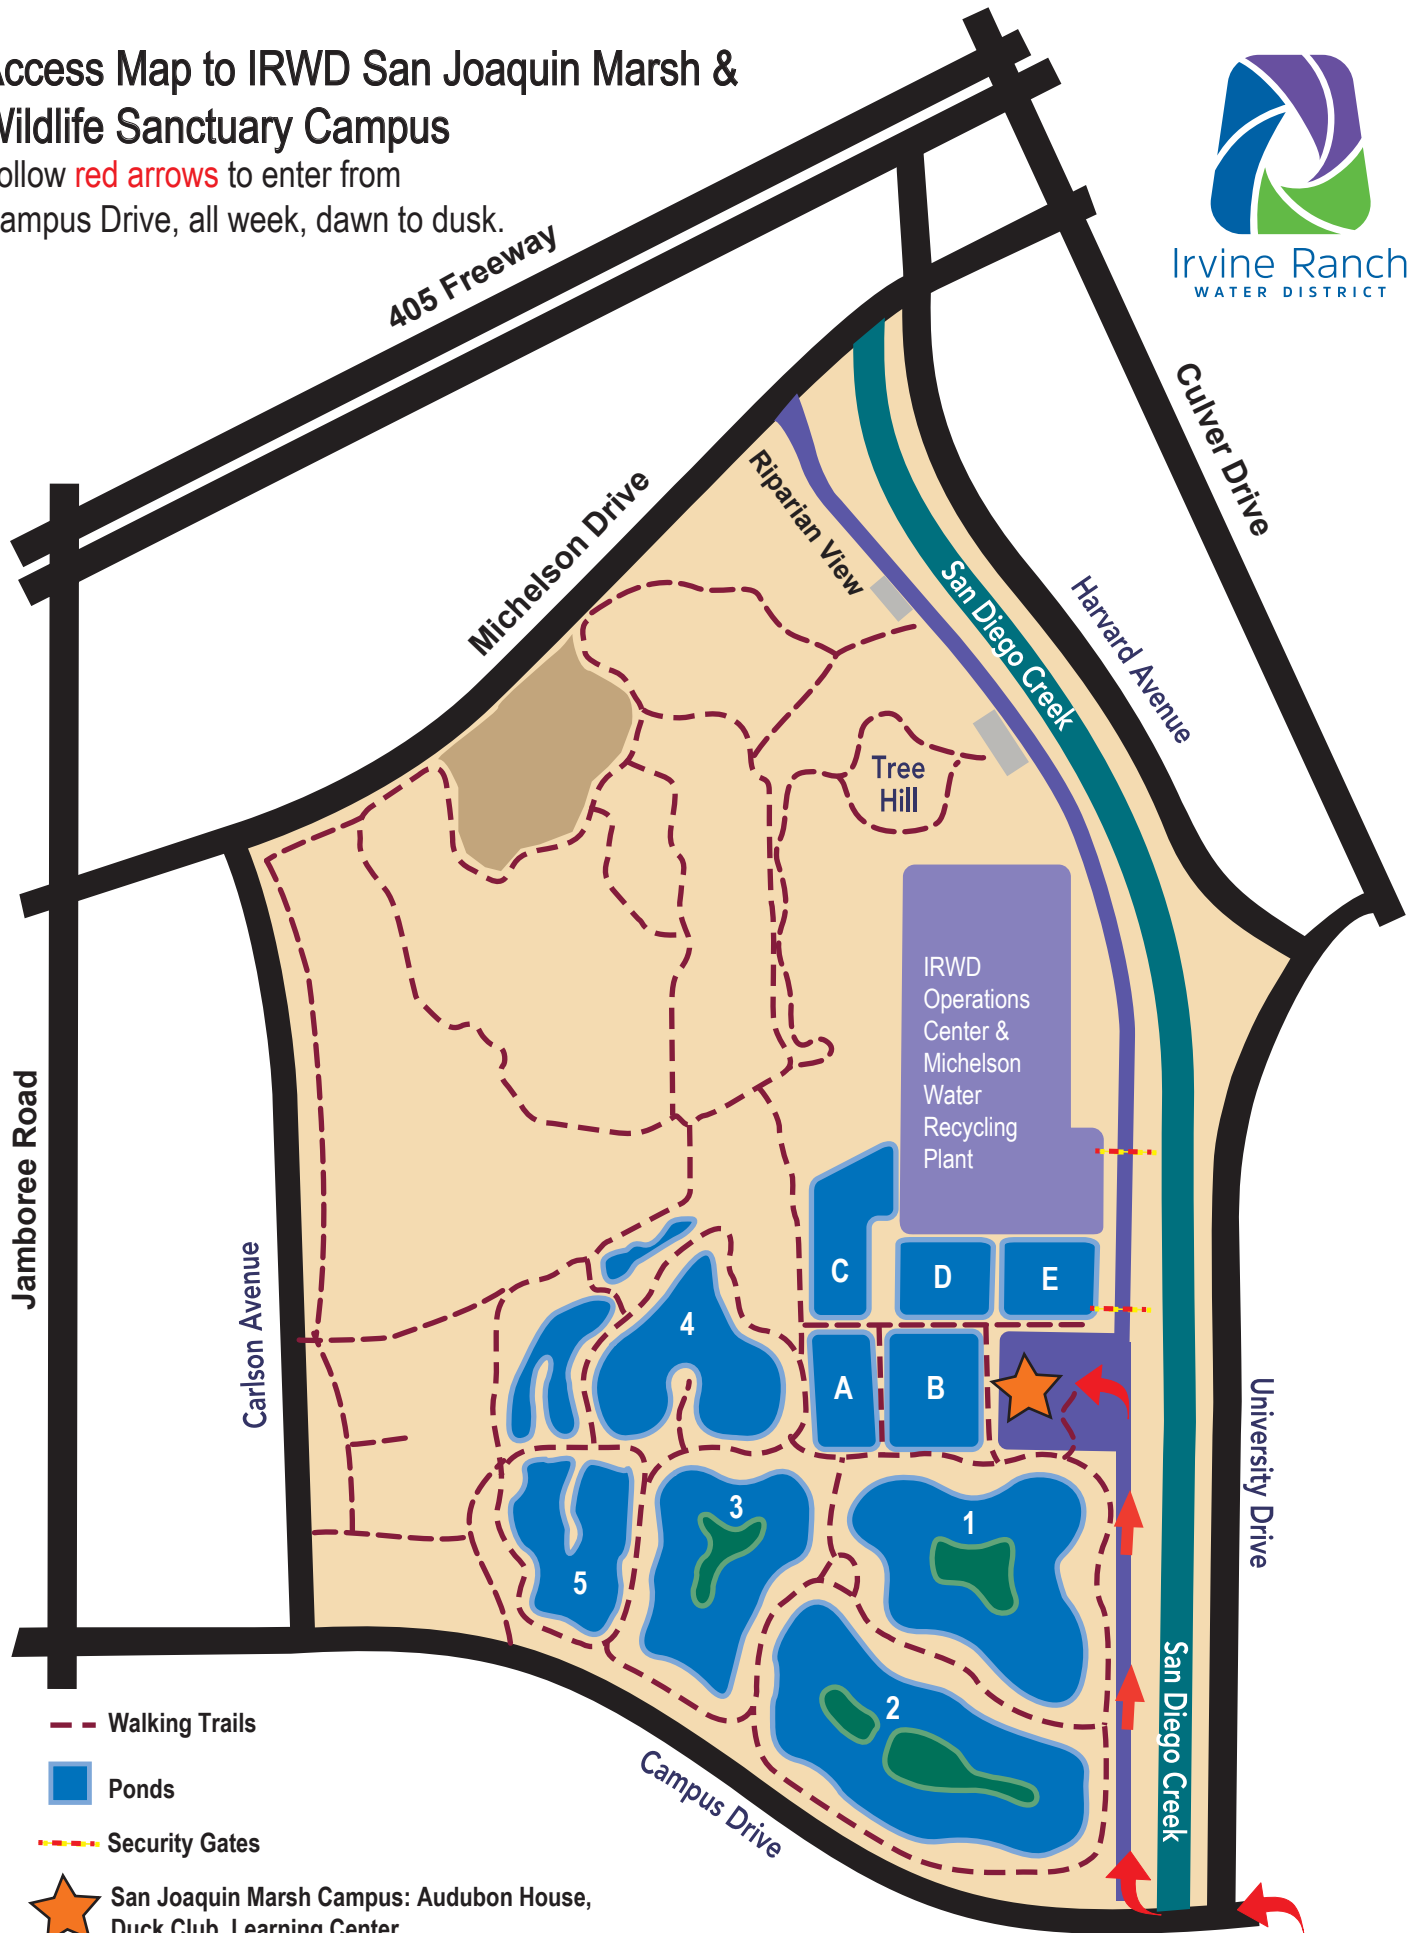

Access Map to IRWD San Joaquin Marsh & Wildlife Sanctuary Campus

Follow **red arrows** to enter from Campus Drive, all week, dawn to dusk.

Irvine Ranch
WATER DISTRICT

--- Walking Trails

■ Ponds

--- Security Gates

★ San Joaquin Marsh Campus: Audubon House, Duck Club, Learning Center, Visitor's Center & Sea and Sage House

Note: Right turn only allowed from Campus Drive into entry road to San Joaquin Marsh Campus